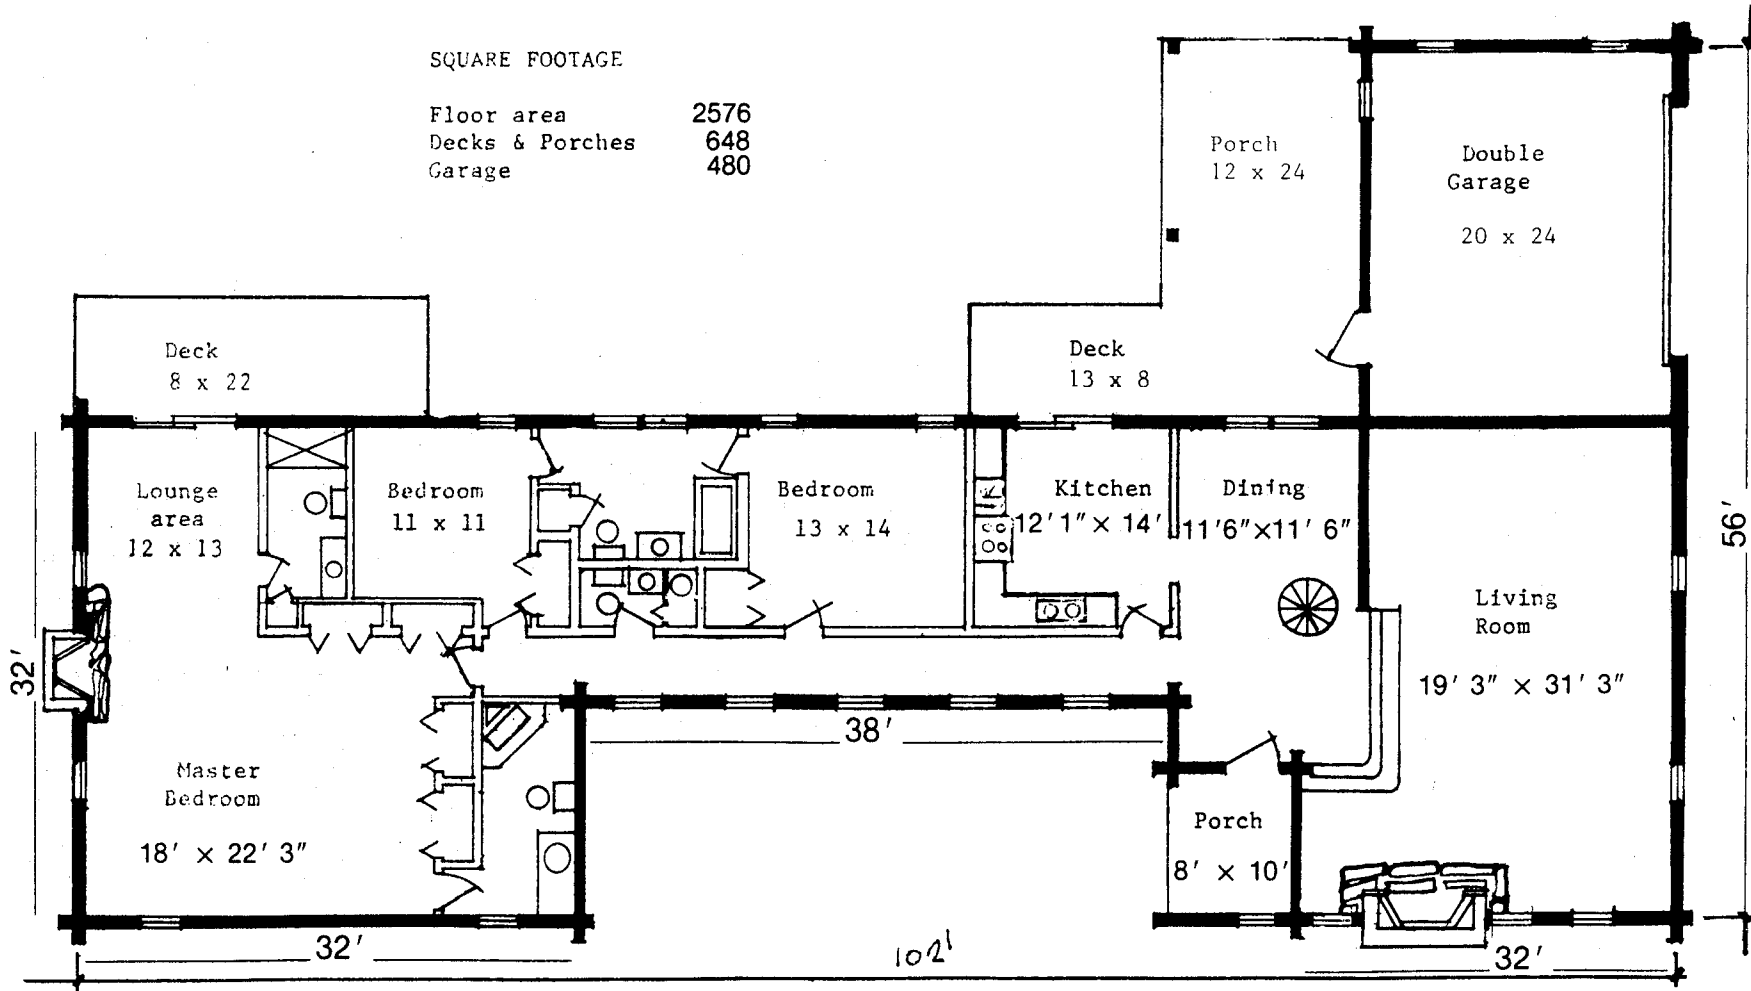

This brochure is for appearance only.
Please consult blueprints for actual layout.

THE CALIFORNIA

SQUARE FOOTAGE

Floor area 2576
 Decks & Porches 648
 Garage 480

7810 Ballantyne Commons Parkway
 Suite 300
 Charlotte, NC 28277
 Phone: (704) 602-3035 • Fax: (704) 319-2250